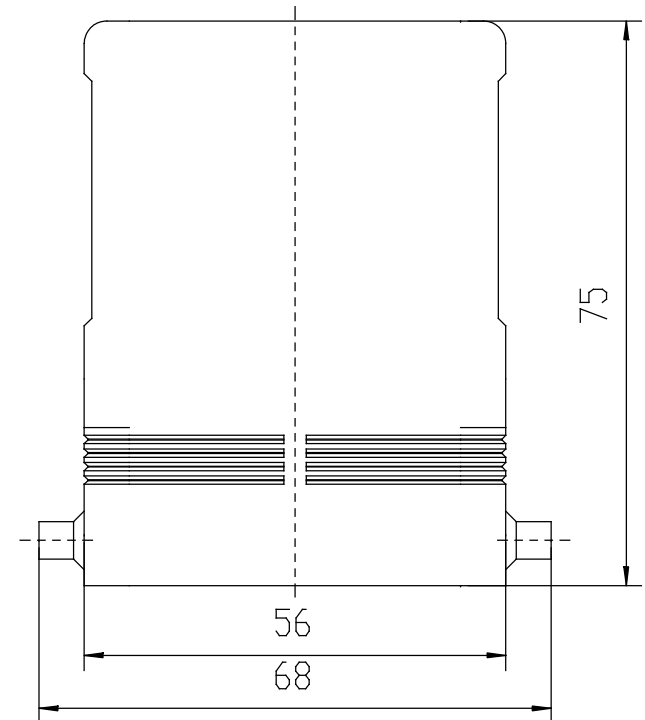

Diritti riservati

All rights reserved

Date	14.12.2006	CAOT 50.6	Scale
Sign.		hood side entry NPT 1"	1:1
			