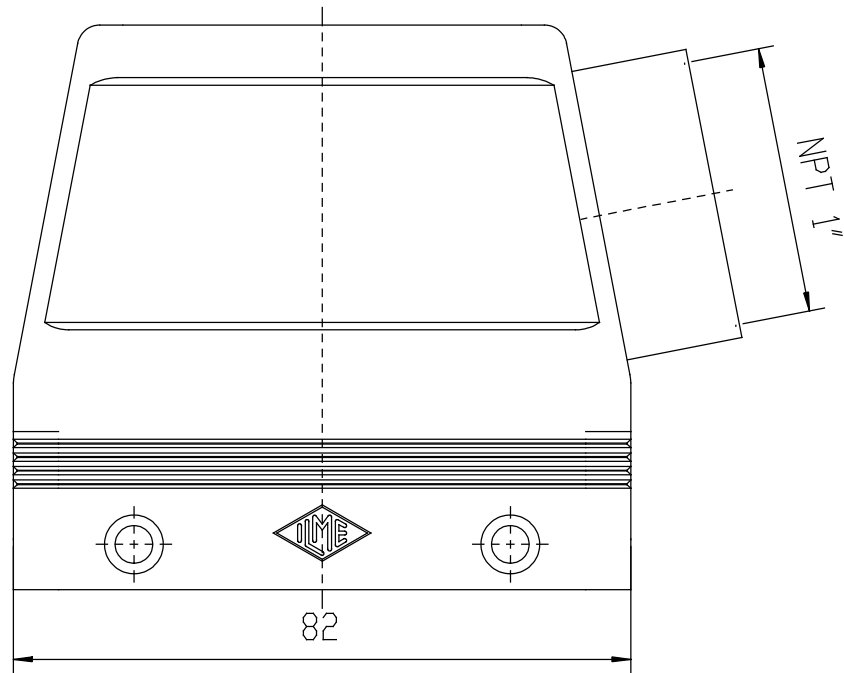

Diritti riservati

All rights reserved

Date	14.12.2006	CAOT 50.6	Scale
Sign.		hood side entry NPT 1"	1:1
			